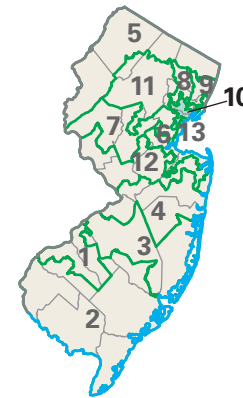

Congressional District 10

10 Congressional District
Essex County

New Jersey (13 Districts)